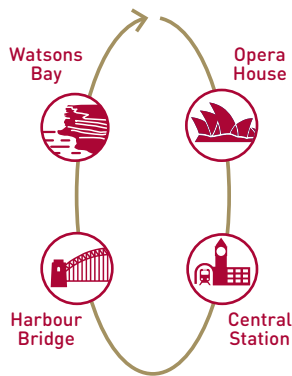

LET US BE A **BIG** PART OF YOUR NEXT EVENT!

Your adventure awaits with a choice of set routes around the must-see attractions including the Sydney Opera House, Milsons Point, Bondi Beach, Watsons Bay or create a completely bespoke route limited only by your imagination.

SET ROUTES INCLUDING STOPS ALONG THE WAY

SYDNEY EXPLORER

- Recorded Commentary
- Featuring: Opera House, Harbour Bridge, Milsons Point, Bondi Beach & Watsons Bay

BONDI & WATSONS BAY

- Recorded Commentary
- Featuring: Paddington, Bondi, Watsons Bay, Rose Bay & Double Bay