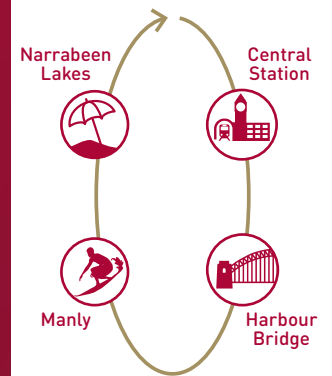

LET US BE A **BIG** PART OF YOUR NEXT EVENT!

Your adventure awaits with a choice of set routes around the must-see attractions including the Sydney Opera House, Milsons Point, Bondi Beach, Watsons Bay or create a completely bespoke route limited only by your imagination.

SET ROUTES INCLUDING STOPS ALONG THE WAY

SYDNEY EXPLORER

- Recorded Commentary
- Featuring: Opera House, Harbour Bridge, Milsons Point, Bondi Beach & Watsons Bay

BONDI & WATSONS BAY

- Recorded Commentary
- Featuring: Paddington, Bondi, Watsons Bay, Rose Bay & Double Bay

EASTERN BEACHES

- Live Commentary
- Featuring: Watsons Bay, Bondi, & La Perouse

NORTHERN BEACHES

- Live Commentary
- Featuring: Harbour Bridge, Narrabeen Lakes & Manly

4 hours minimum: \$1060 (inclusive of GST)