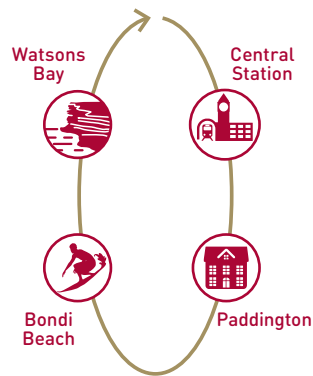

LET US BE A **BIG** PART OF YOUR NEXT EVENT!

Your adventure awaits with a choice of set routes around the must-see attractions including the Sydney Opera House, Milsons Point, Bondi Beach, Watsons Bay or create a completely bespoke route limited only by your imagination.

SET ROUTES INCLUDING STOPS ALONG THE WAY

SYDNEY EXPLORER

- Recorded Commentary
- Featuring: Opera House, Harbour Bridge, Milsons Point, Bondi Beach & Watsons Bay

BONDI & WATSONS BAY

- Recorded Commentary
- Featuring: Paddington, Bondi, Watsons Bay, Rose Bay & Double Bay

EASTERN BEACHES

- Live Commentary
- Featuring: Watsons Bay, Bondi, & La Perouse

NORTHERN BEACHES

- Live Commentary
- Featuring: Harbour Bridge, Narrabeen Lakes & Manly

4 hours minimum: \$1060 (inclusive of GST)