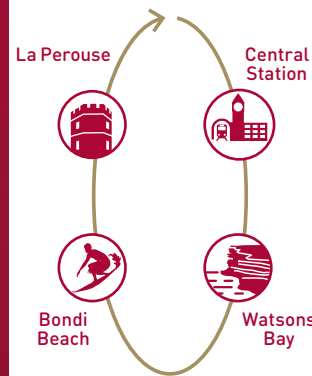

LET US BE A **BIG** PART OF YOUR NEXT EVENT!

Your adventure awaits with a choice of set routes around the must-see attractions including the Sydney Opera House, Milsons Point, Bondi Beach, Watsons Bay or create a completely bespoke route limited only by your imagination.

SET ROUTES INCLUDING STOPS ALONG THE WAY

SYDNEY EXPLORER

- Recorded Commentary
- Featuring: Opera House, Harbour Bridge, Milsons Point, Bondi Beach & Watsons Bay

BONDI & WATSONS BAY

- Recorded Commentary
- Featuring: Paddington, Bondi, Watsons Bay, Rose Bay & Double Bay

EASTERN BEACHES

- Live Commentary
- Featuring: Watsons Bay, Bondi, & La Perouse

NORTHERN BEACHES

- Live Commentary
- Featuring: Harbour Bridge, Narrabeen Lakes & Manly

4 hours minimum: \$1060 (inclusive of GST)